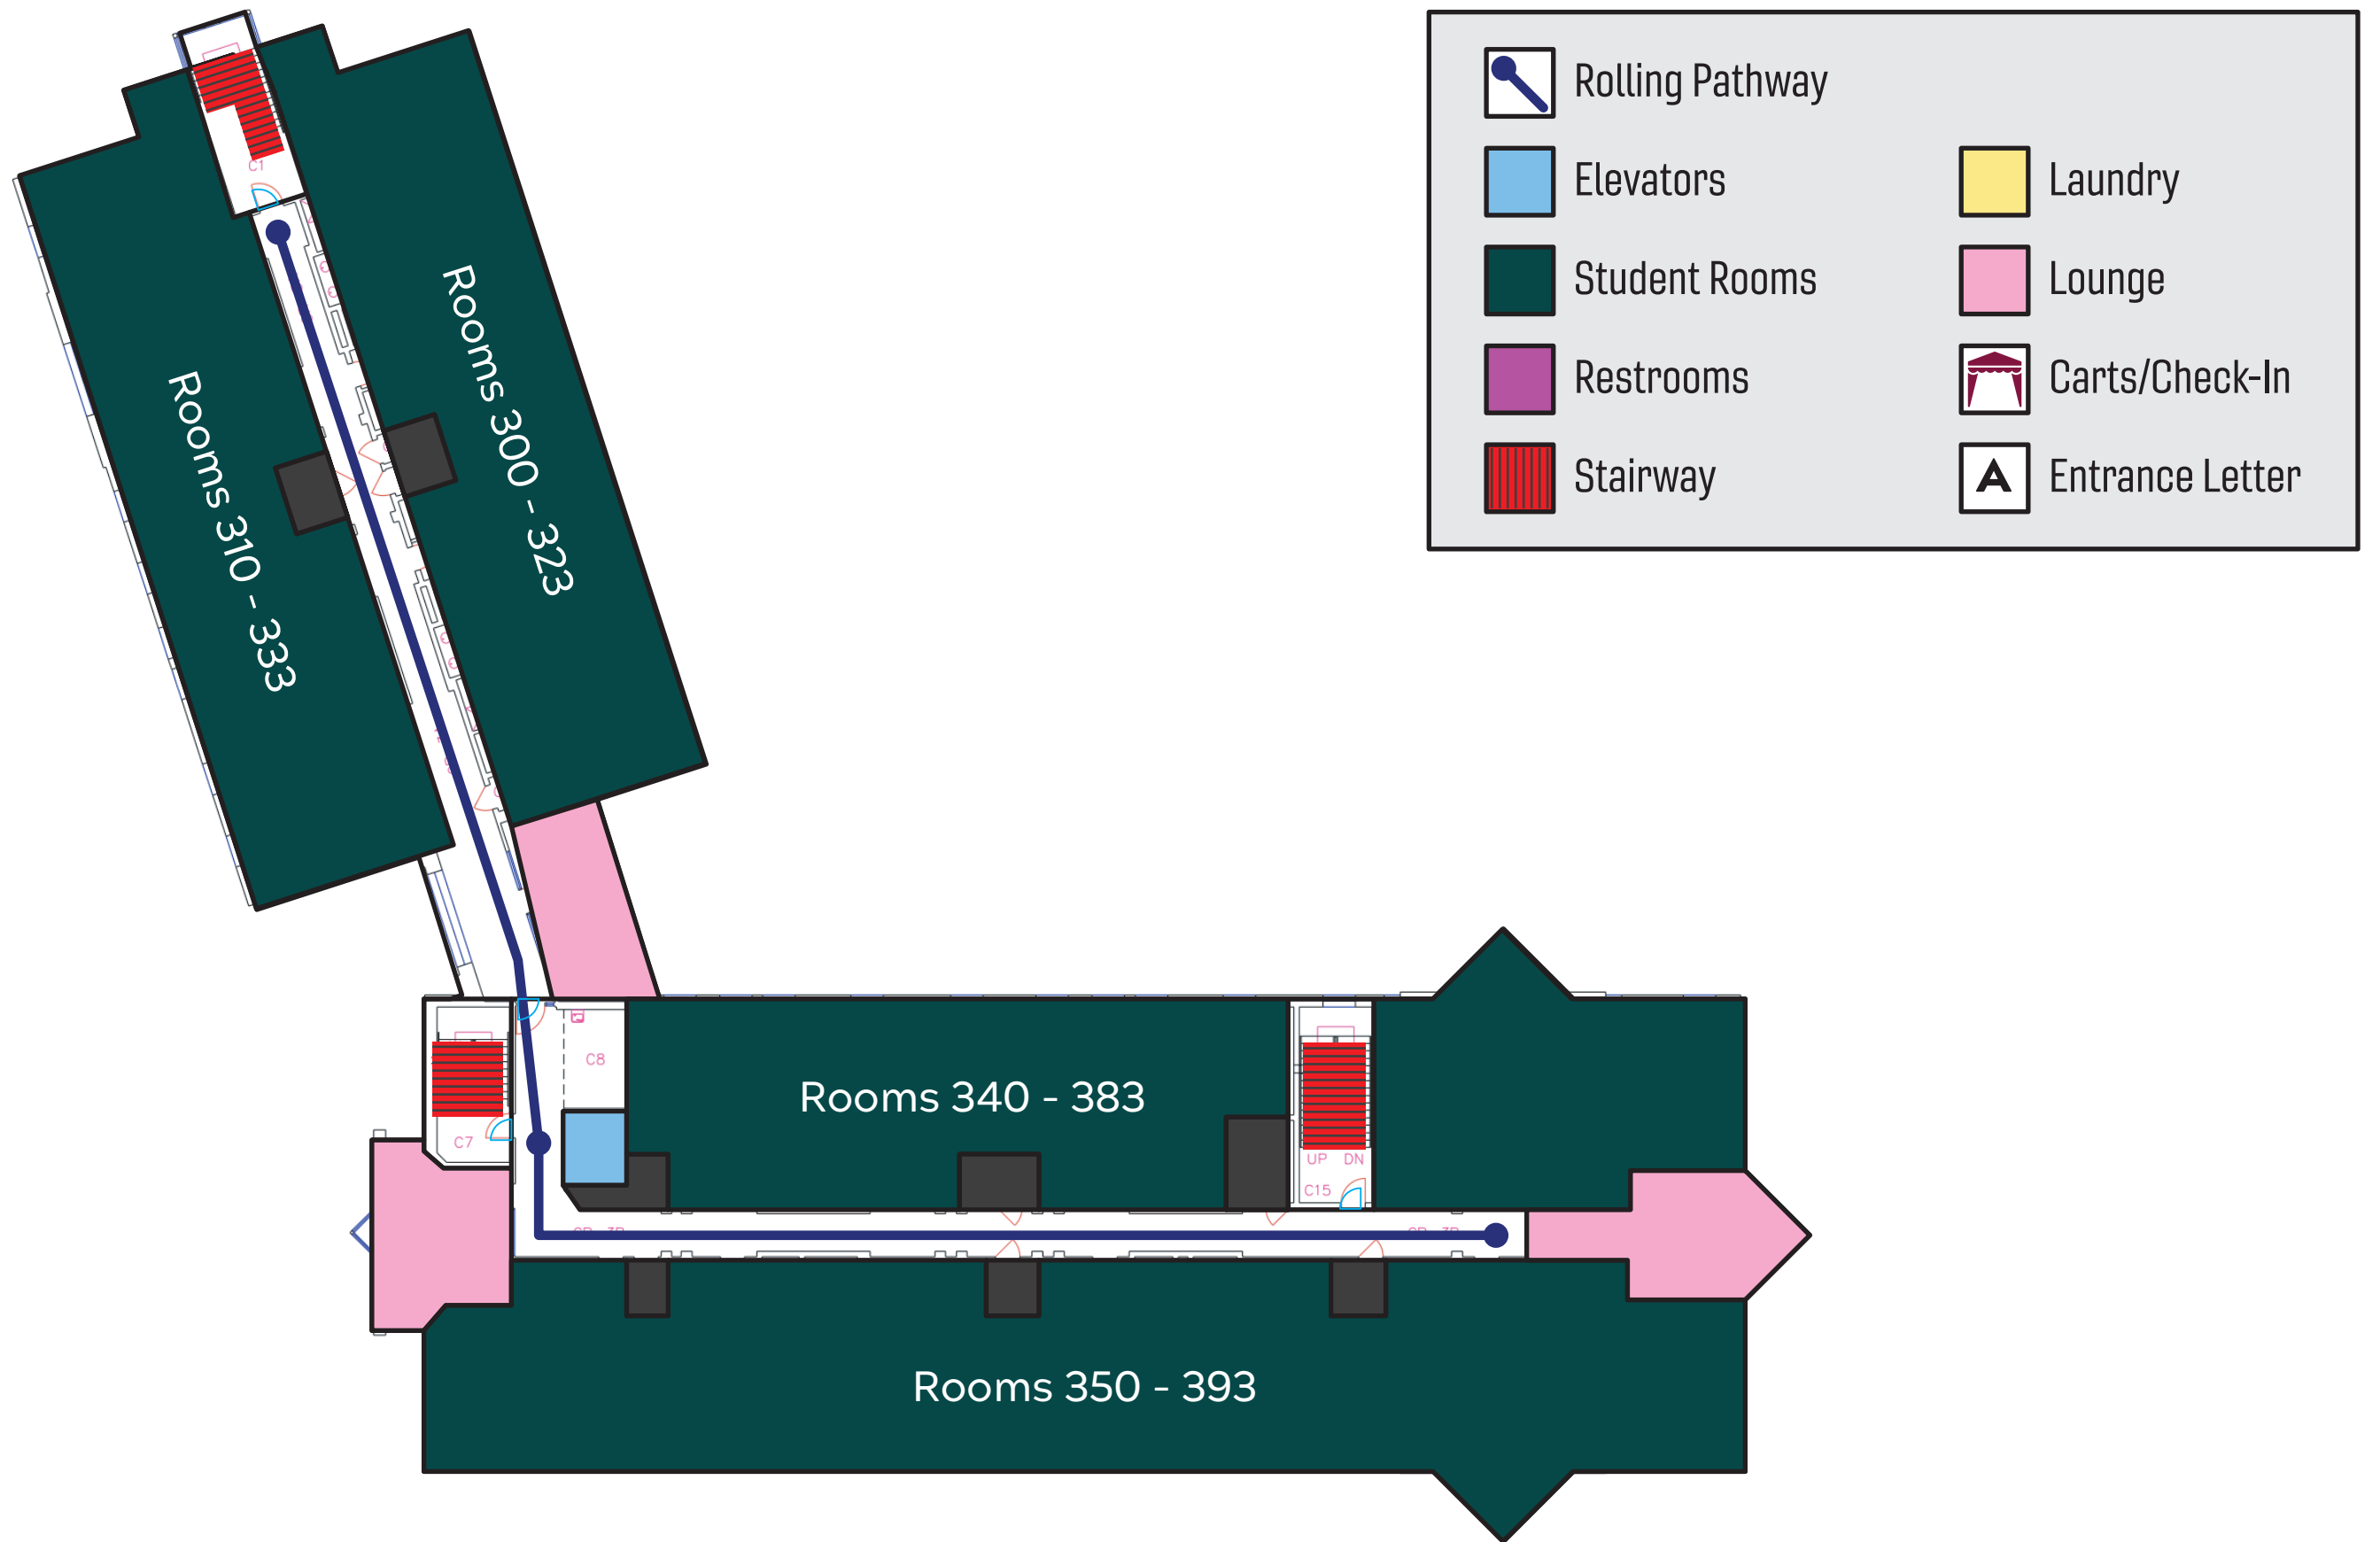

	Rolling Pathway		Laundry
	Elevators		Lounge
	Student Rooms		Carts/Check-In
	Restrooms		Entrance Letter
	Stairway		

If you are checking in on Thursday, the check-in tent will be on the lawn between Payne Hall, Peddrew-Yates Hall, and New Residence Hall East

FIRST FLOOR

Peddrew-Yates - 1st Floor

Peddrew-Yates - 2nd Floor

THIRD FLOOR

Peddrew-Yates - 3rd Floor