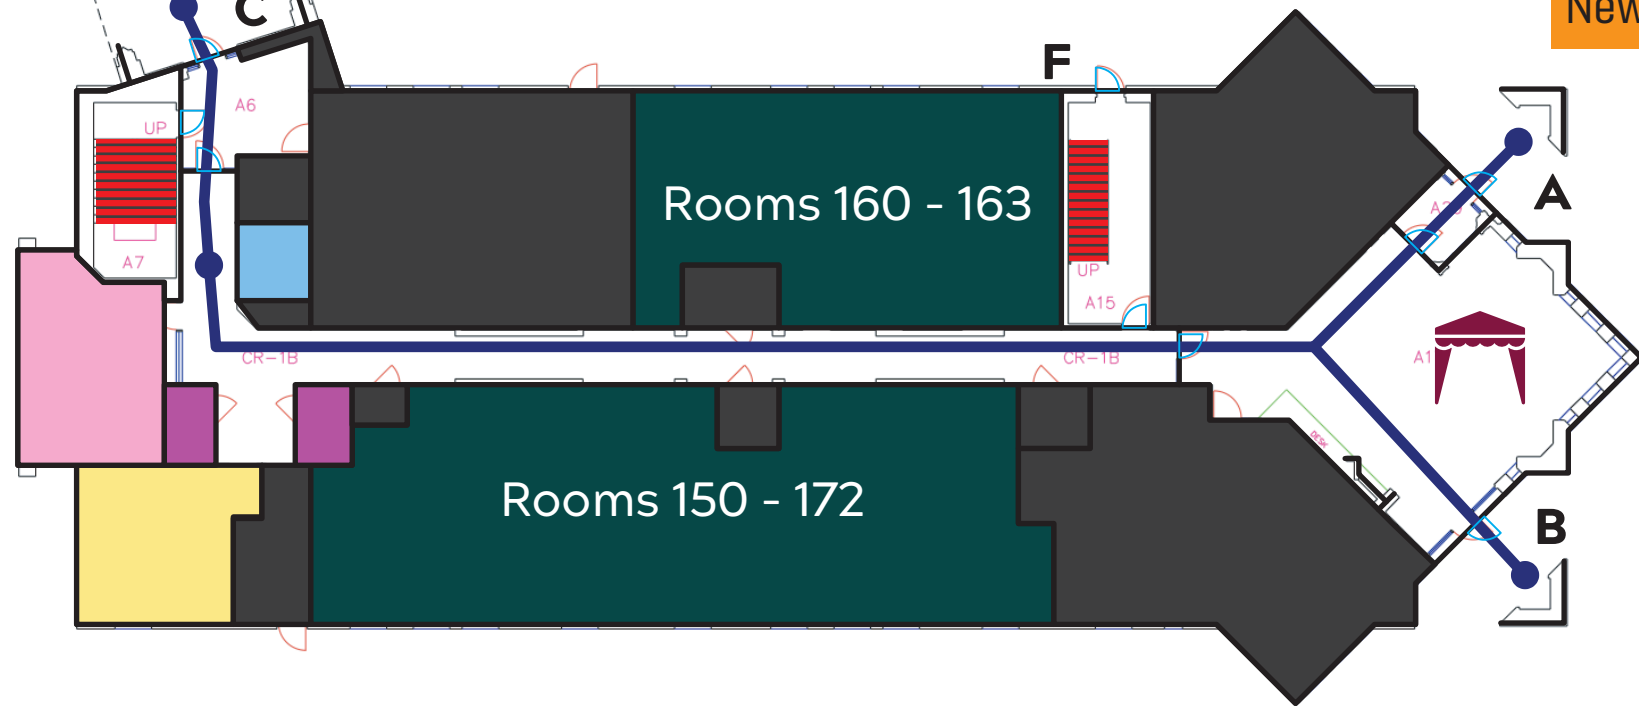

	Rolling Pathway		Laundry
	Elevators		Lounge
	Student Rooms		Carts/Check-In
	Restrooms		Entrance Letter
	Stairway		

If you are checking in on Thursday, the check-in tent will be on the lawn between Payne Hall, Peddrew-Yates Hall, and New Residence Hall East

FIRST FLOOR

Peddrew-Yates - 1st Floor

Peddrew-Yates - 2nd Floor

THIRD FLOOR

Peddrew-Yates - 3rd Floor