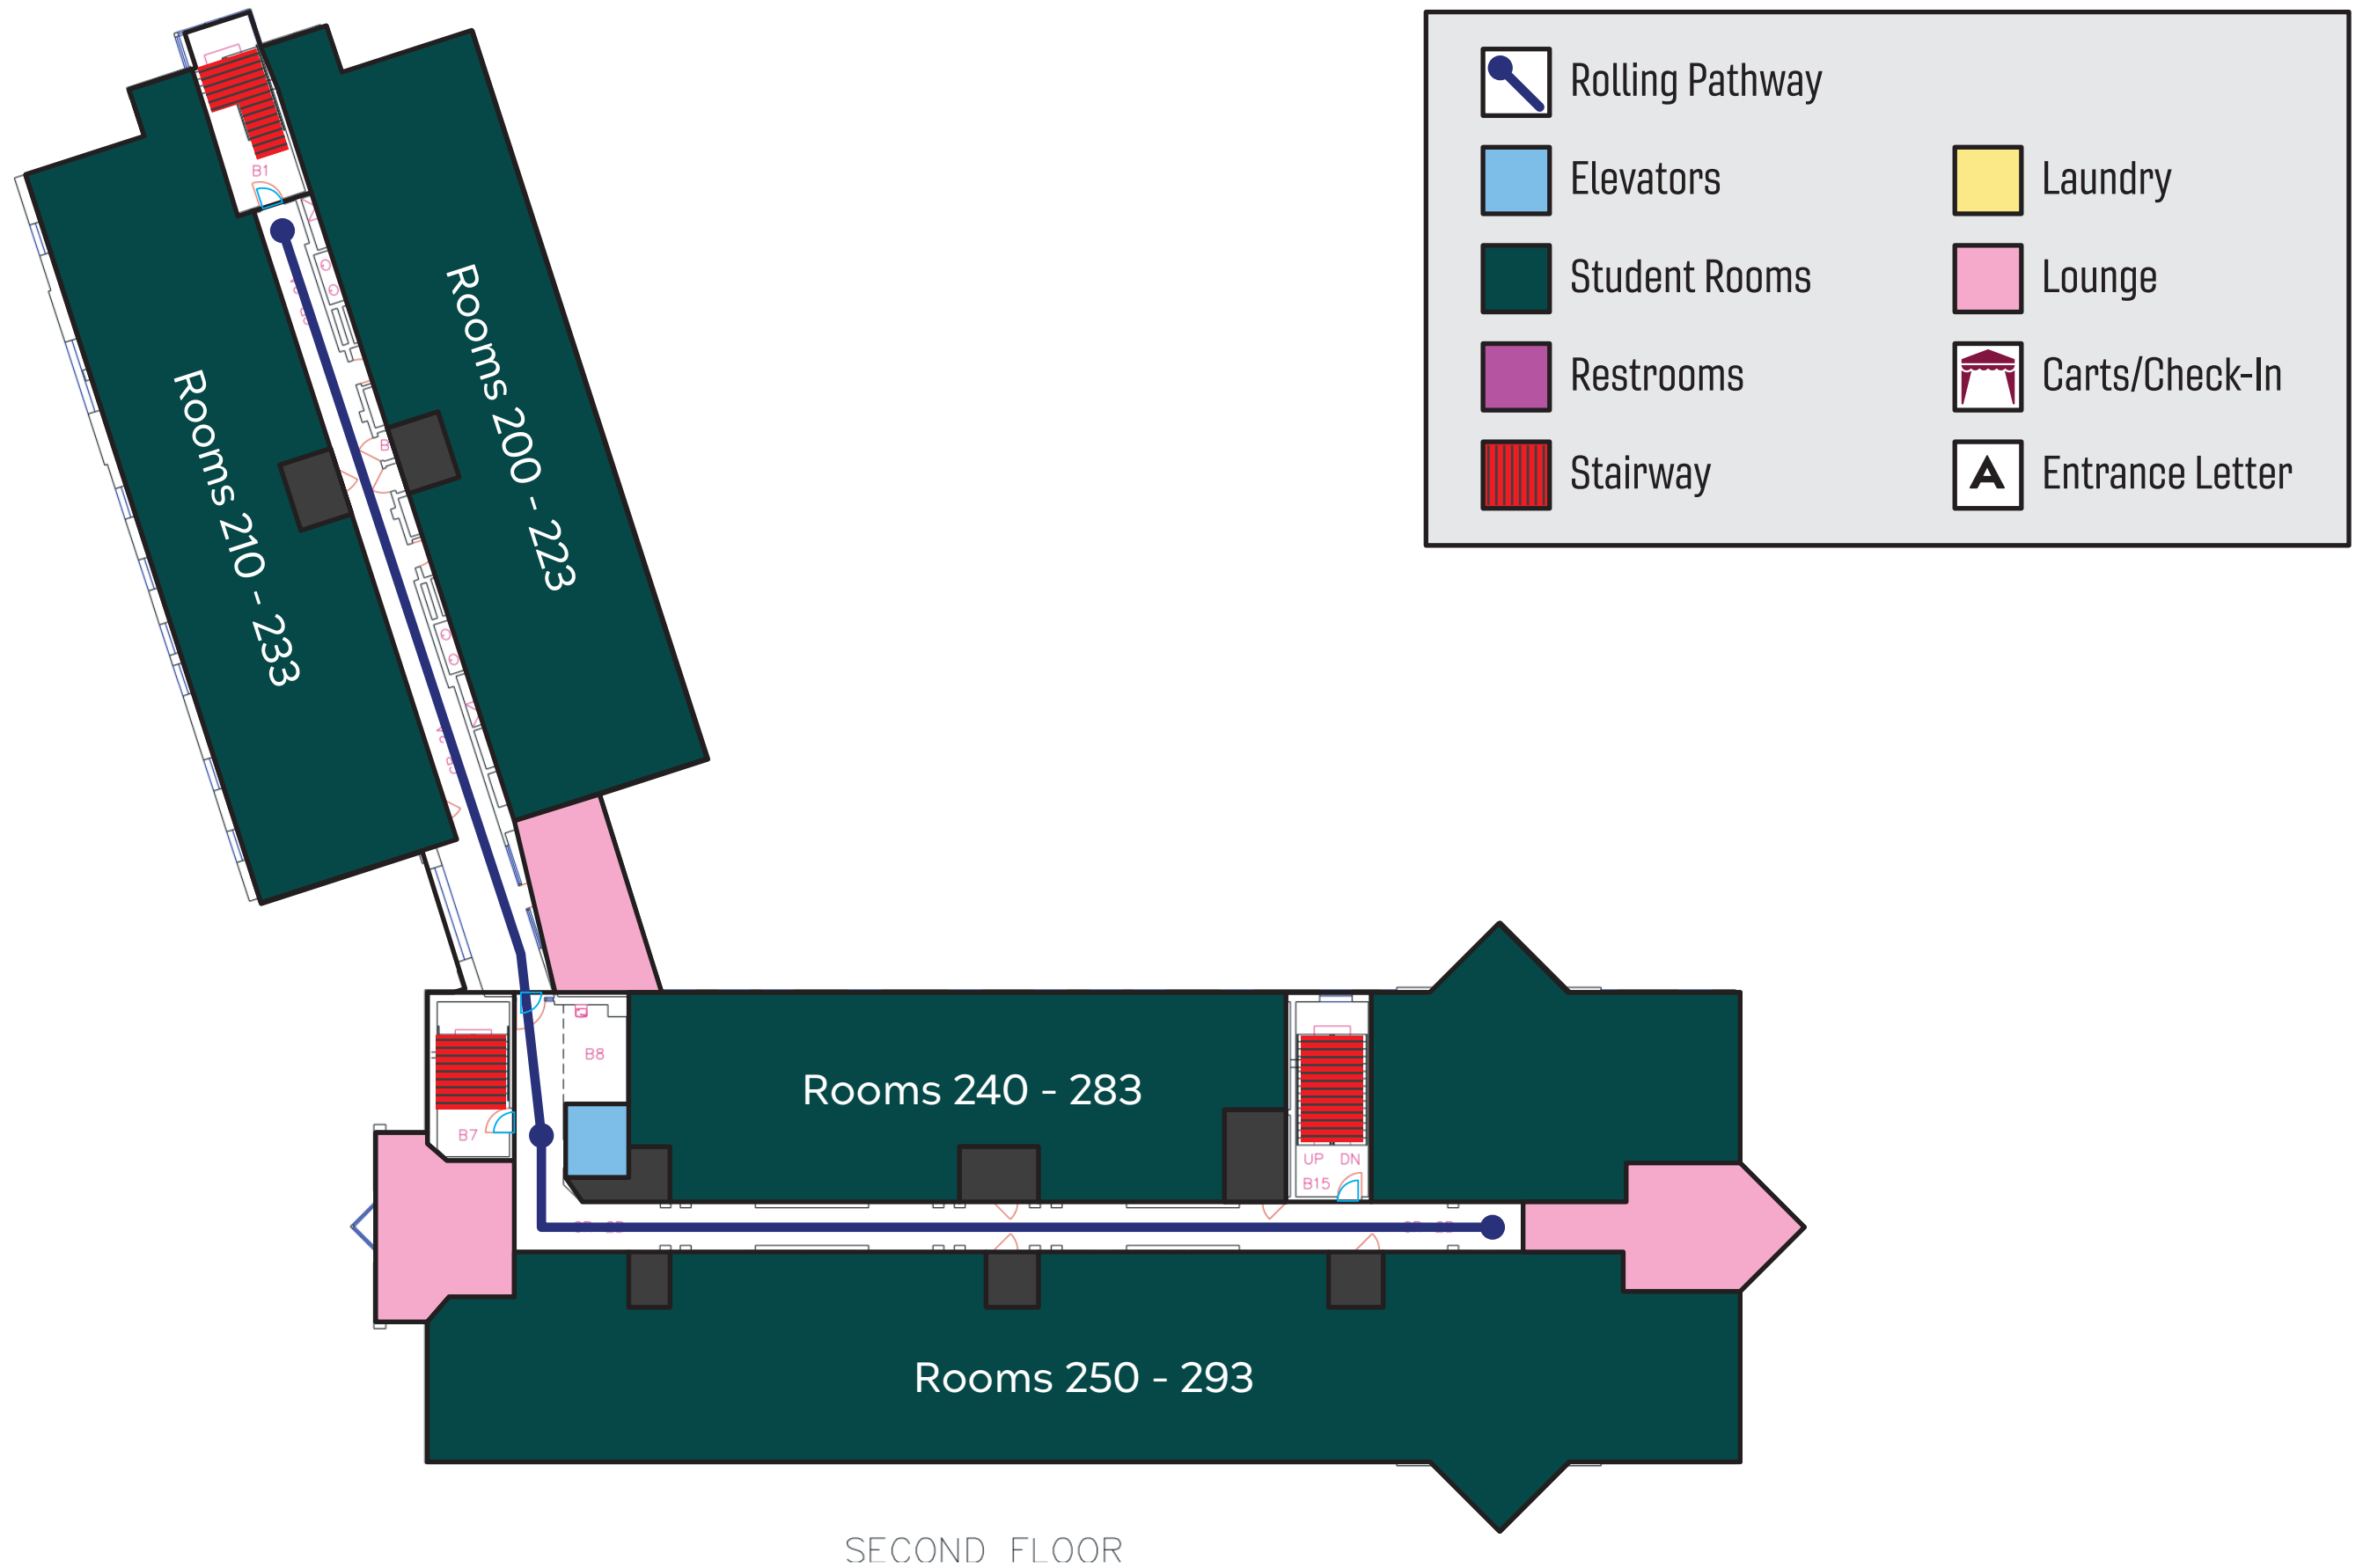

	Rolling Pathway		Laundry
	Elevators		Lounge
	Student Rooms		Carts/Check-In
	Restrooms		Entrance Letter
	Stairway		

If you are checking in on Thursday, the check-in tent will be on the lawn between Payne Hall, Peddrew-Yates Hall, and New Residence Hall East

FIRST FLOOR

Peddrew-Yates - 1st Floor

Peddrew-Yates - 2nd Floor

THIRD FLOOR

Peddrew-Yates - 3rd Floor