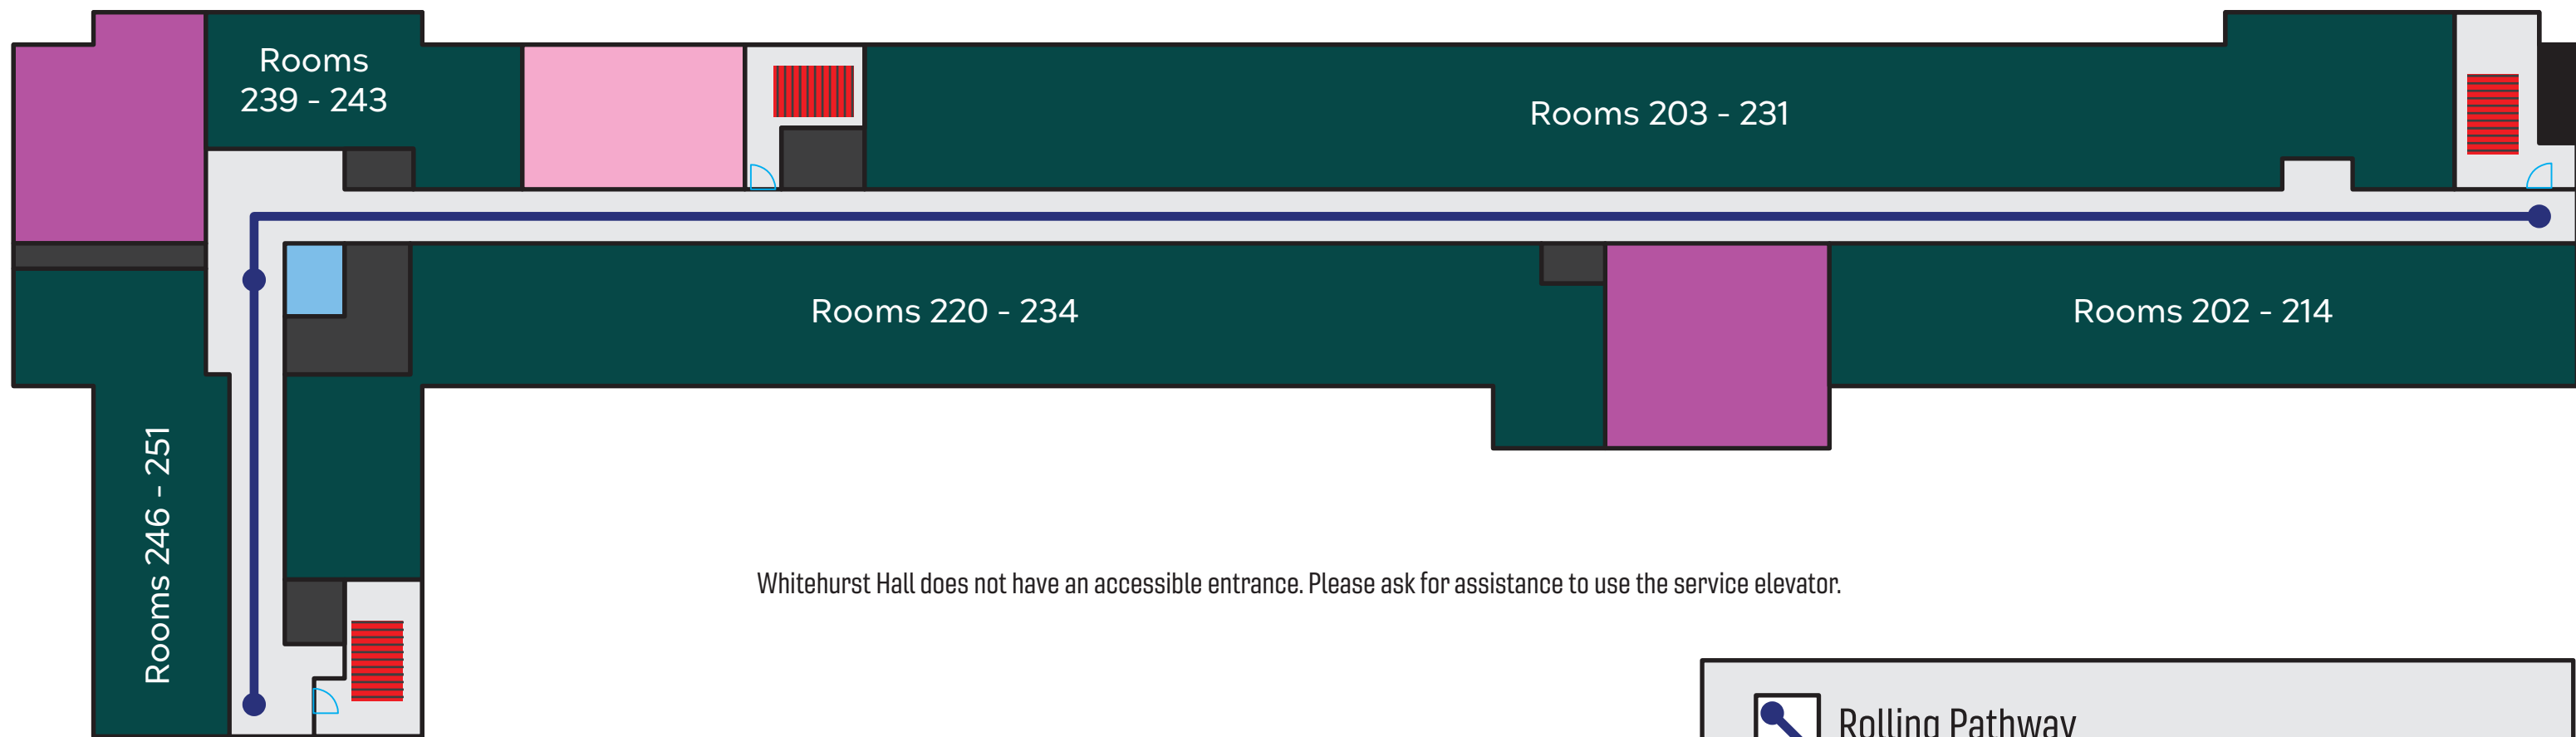

Whitehurst Hall does not have an accessible entrance. Please ask for assistance to use the service elevator.

	Rolling Pathway		Laundry
	Elevators		Lounge
	Student Rooms		Carts/Check-In
	Restrooms		Entrance Letter
	Stairway		

# Whitehurst - 1<sup>st</sup> Floor

Whitehurst Hall does not have an accessible entrance. Please ask for assistance to use the service elevator.

	Rolling Pathway		Laundry
	Elevators		Lounge
	Student Rooms		Carts/Check-In
	Restrooms		Entrance Letter
	Stairway		

# Whitehurst - 2<sup>nd</sup> Floor

Whitehurst Hall does not have an accessible entrance. Please ask for assistance to use the service elevator.

	Rolling Pathway		Laundry
	Elevators		Lounge
	Student Rooms		Carts/Check-In
	Restrooms		Entrance Letter
	Stairway		

# Whitehurst - 3<sup>rd</sup> Floor