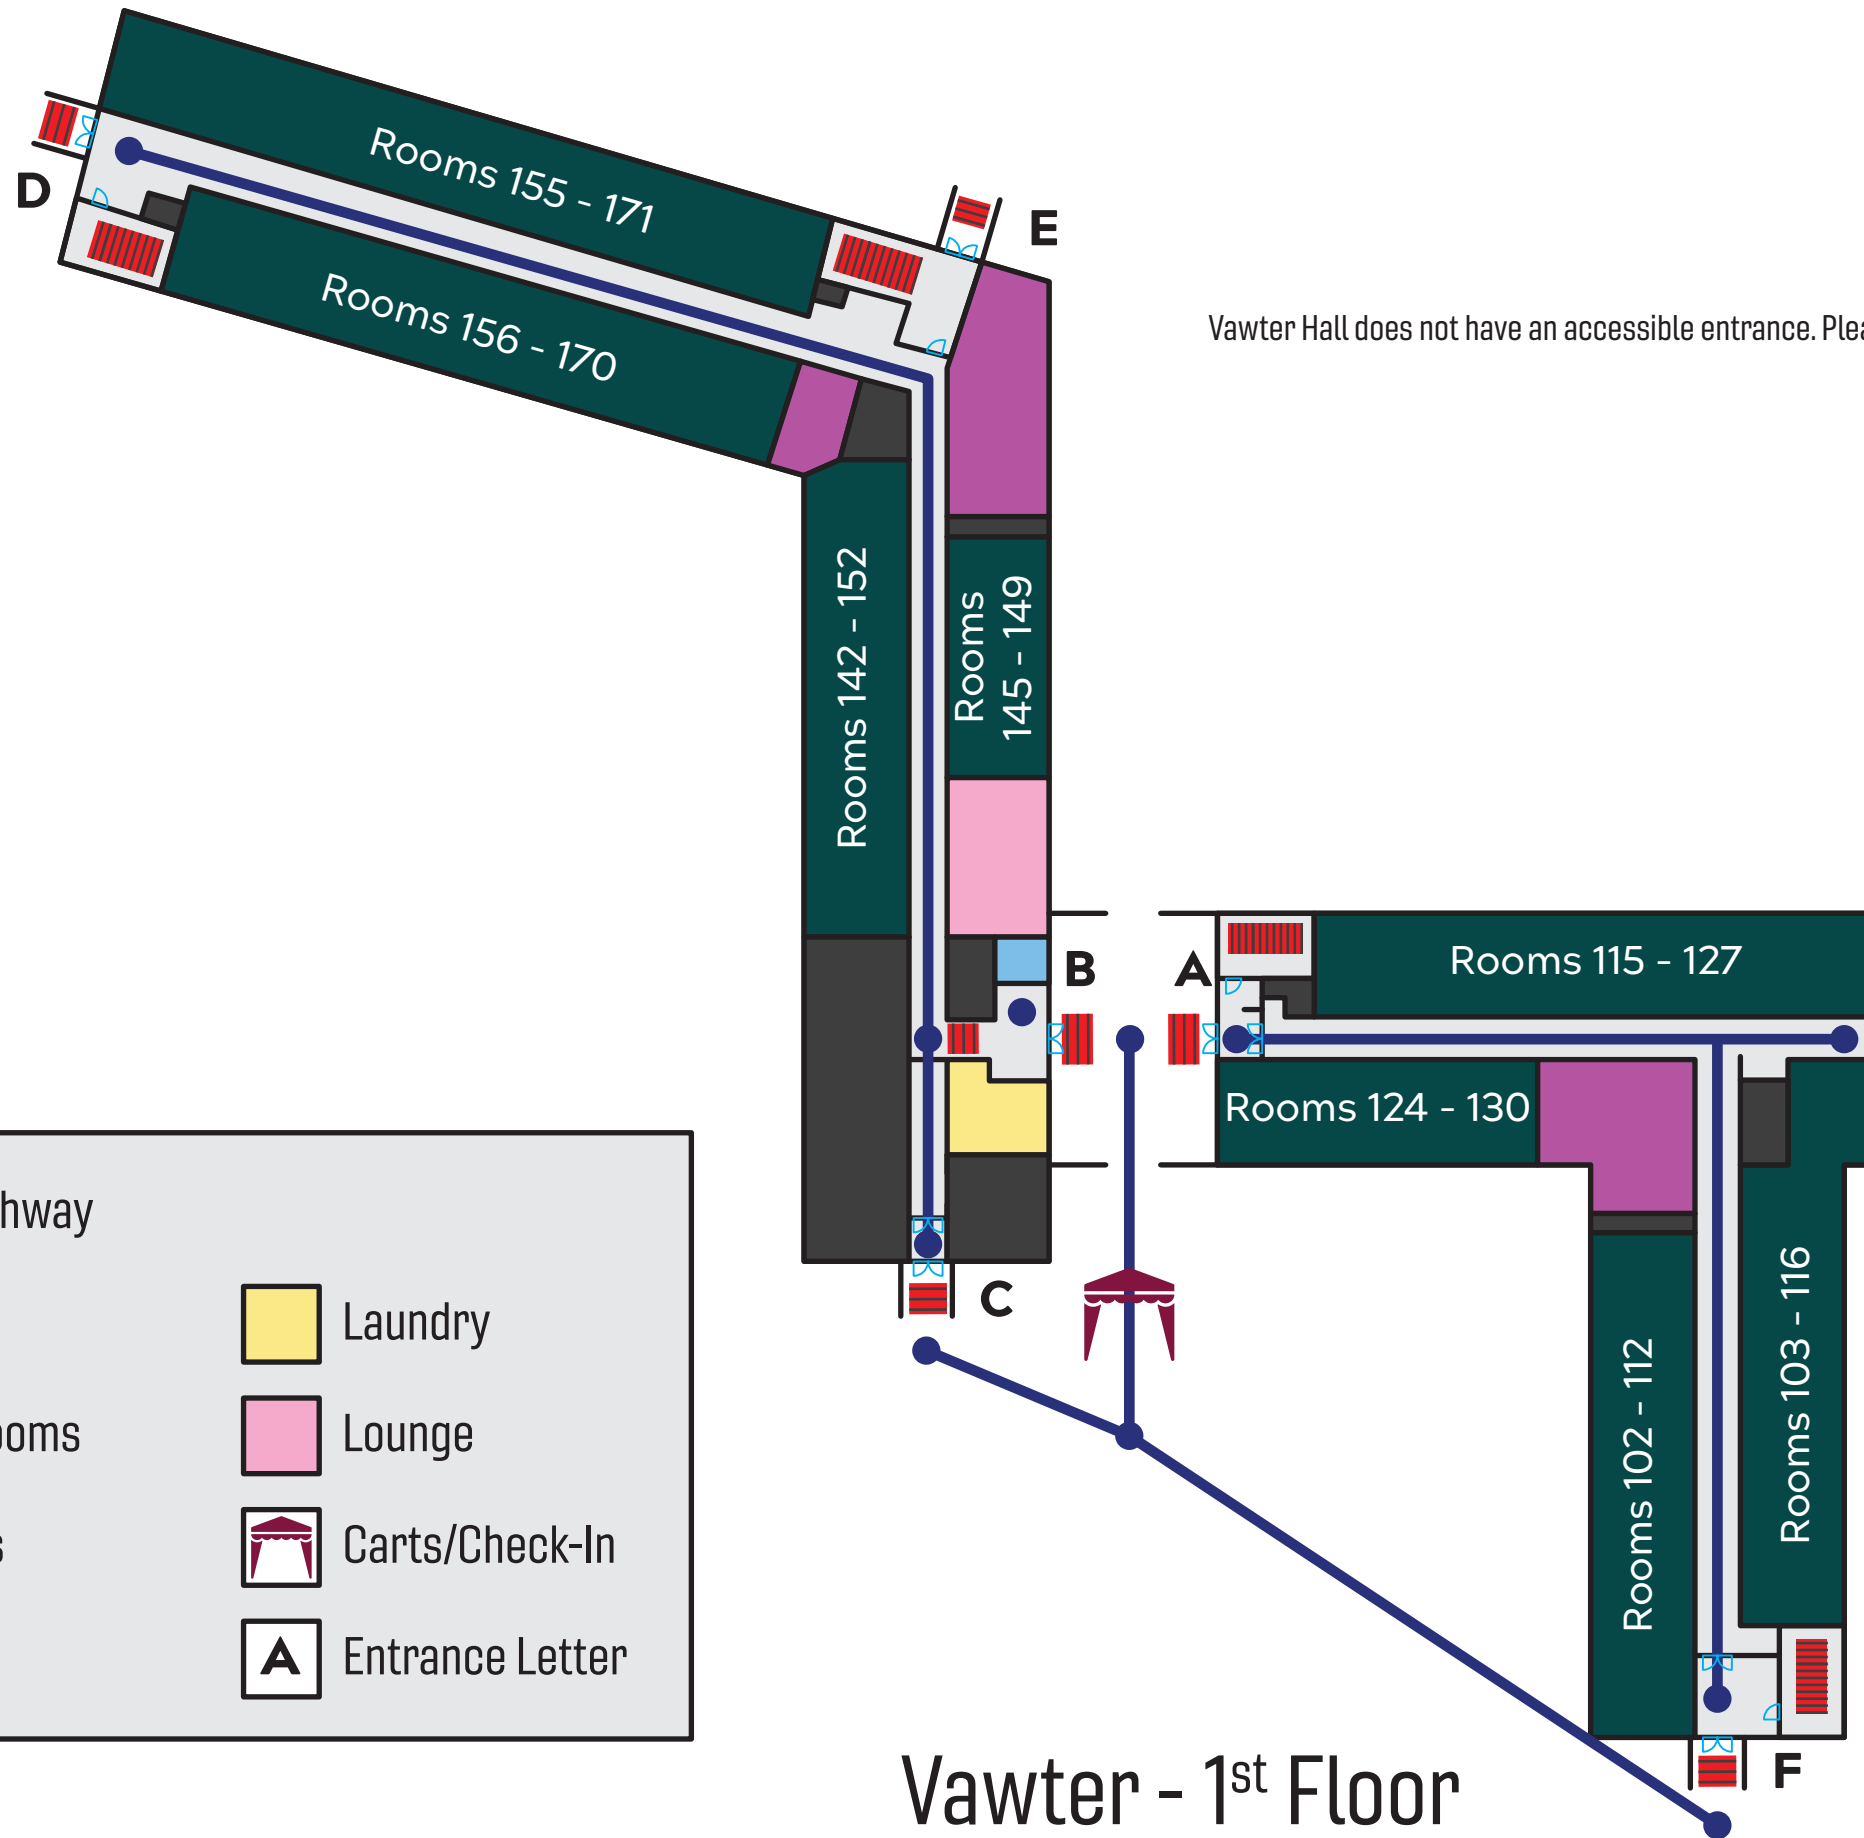

	Rolling Pathway		Laundry
	Elevators		Lounge
	Student Rooms		Carts/Check-In
	Restrooms		Entrance Letter
	Stairway		

Vawter Hall does not have an accessible entrance. Please ask for assistance to use the service elevator.

Vawter - 1st Floor

Vawter Hall does not have an accessible entrance. Please ask for assistance to use the service elevator.

	Rolling Pathway		Laundry
	Elevators		Lounge
	Student Rooms		Carts/Check-In
	Restrooms		Entrance Letter
	Stairway		

Vawter - 2nd Floor

Vawter Hall does not have an accessible entrance. Please ask for assistance to use the service elevator.

	Rolling Pathway		Laundry
	Elevators		Lounge
	Student Rooms		Carts/Check-In
	Restrooms		Entrance Letter
	Stairway		

Vawter - 3rd Floor