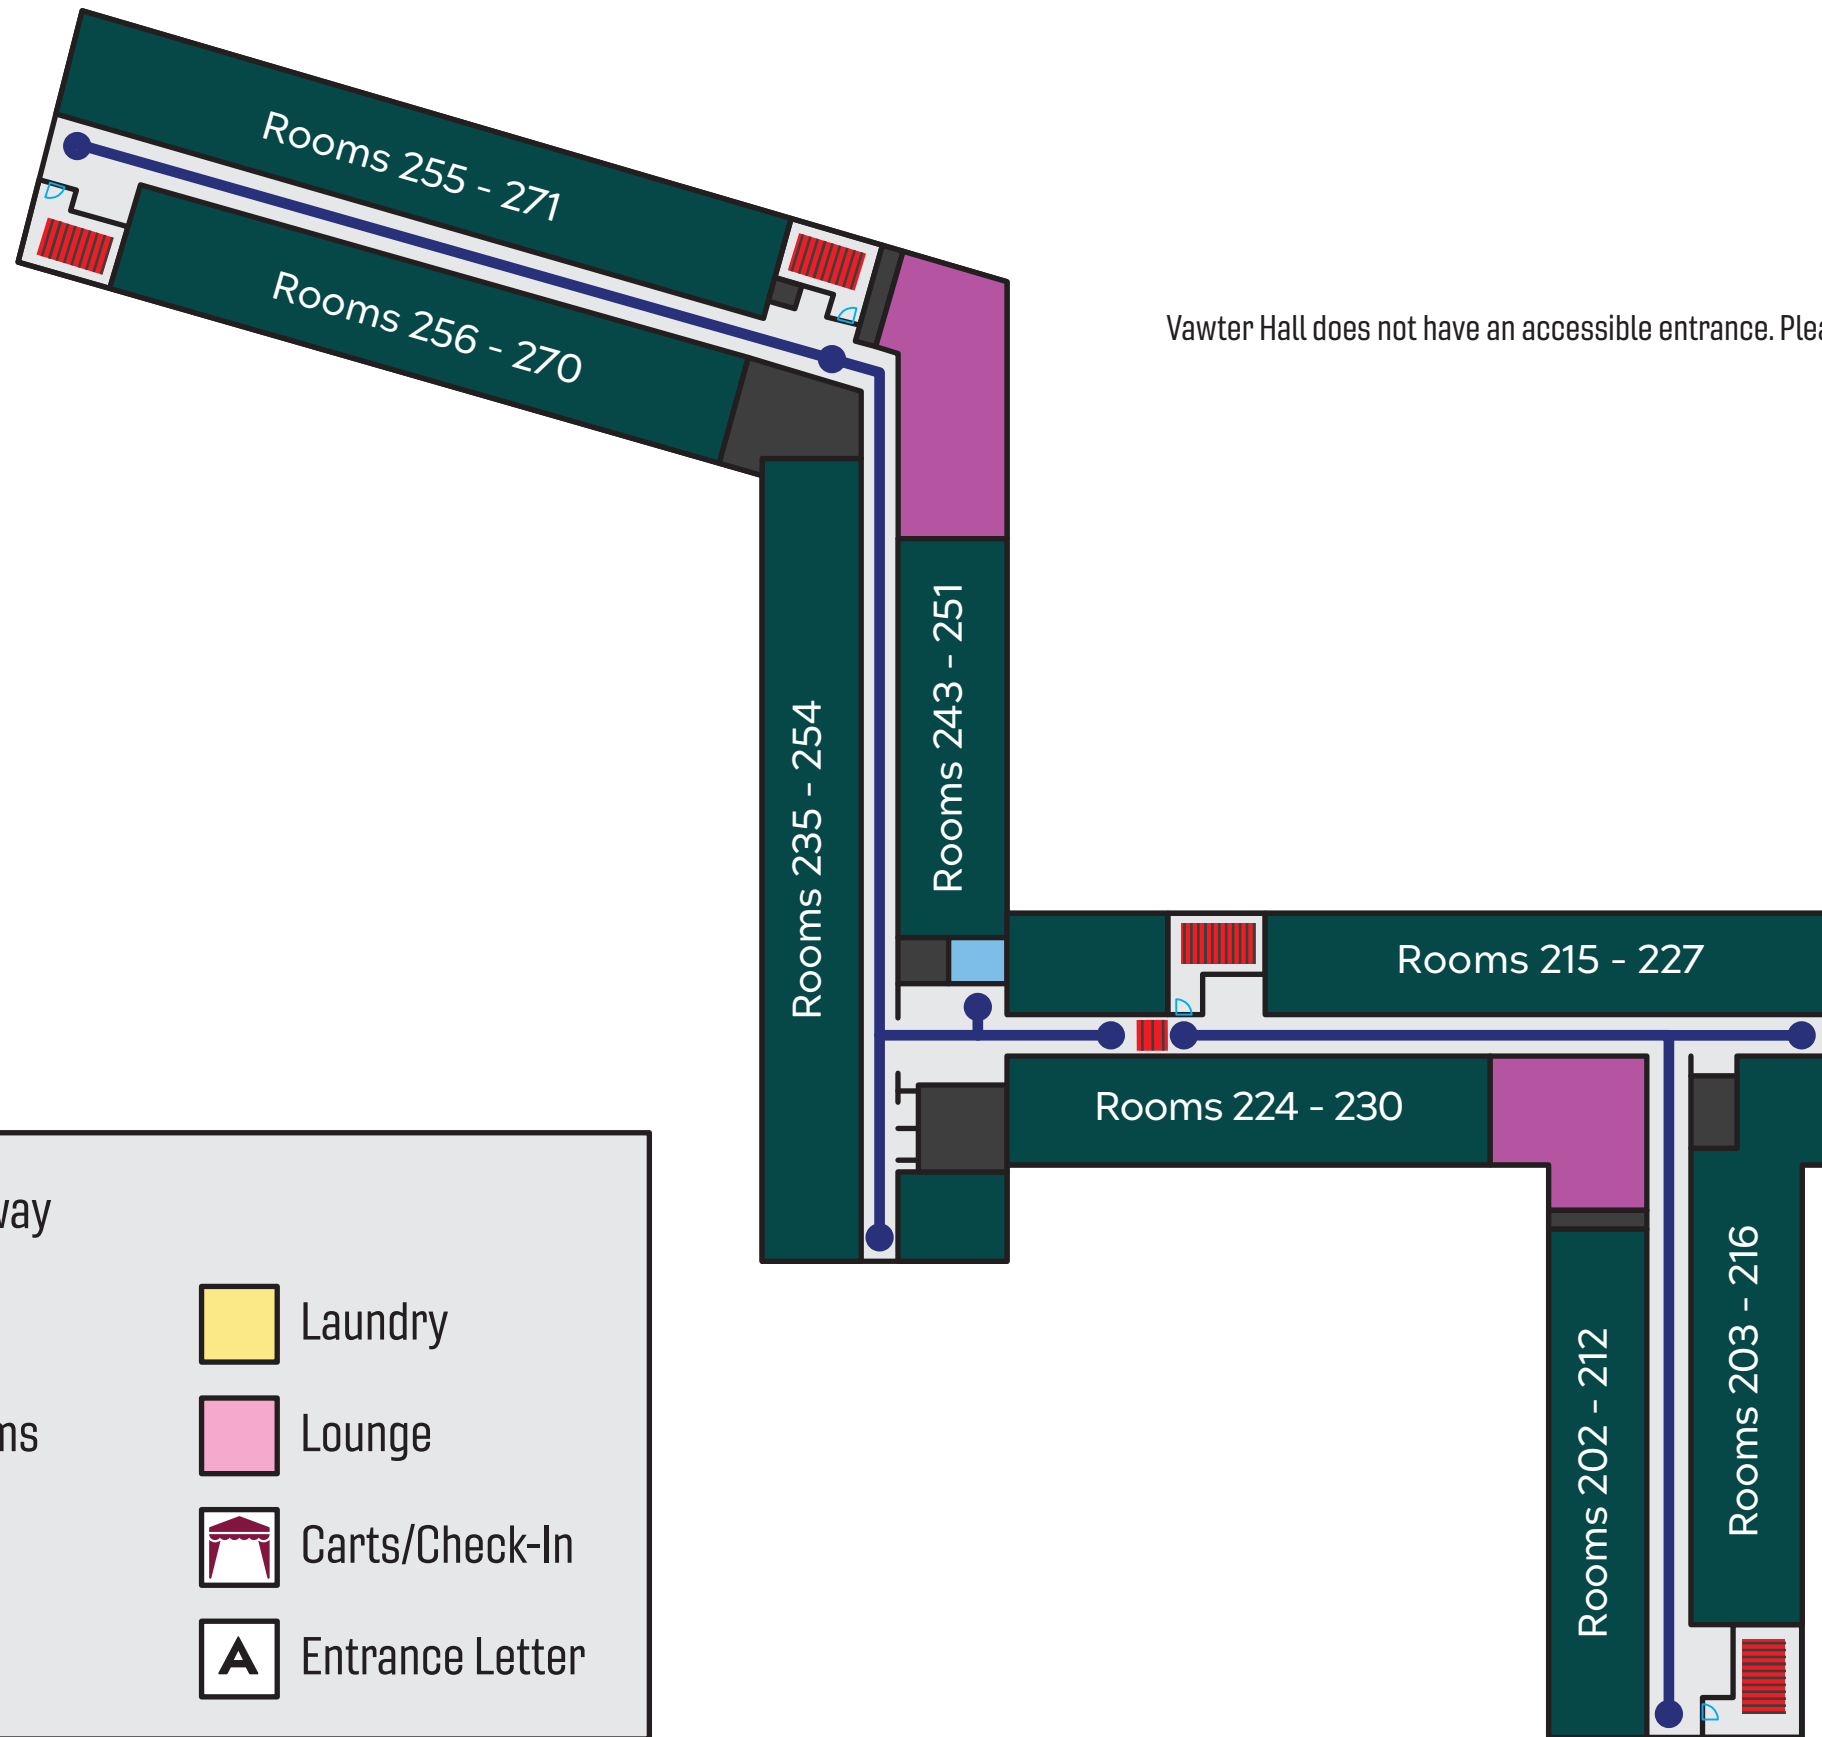

	Rolling Pathway		Laundry
	Elevators		Lounge
	Student Rooms		Carts/Check-In
	Restrooms		Entrance Letter
	Stairway		

Vawter Hall does not have an accessible entrance. Please ask for assistance to use the service elevator.

Vawter - 1st Floor

Vawter Hall does not have an accessible entrance. Please ask for assistance to use the service elevator.

	Rolling Pathway		Laundry
	Elevators		Lounge
	Student Rooms		Carts/Check-In
	Restrooms		Entrance Letter
	Stairway		

Vawter - 2nd Floor

Vawter Hall does not have an accessible entrance. Please ask for assistance to use the service elevator.

	Rolling Pathway		Laundry
	Elevators		Lounge
	Student Rooms		Carts/Check-In
	Restrooms		Entrance Letter
	Stairway		

Vawter - 3rd Floor