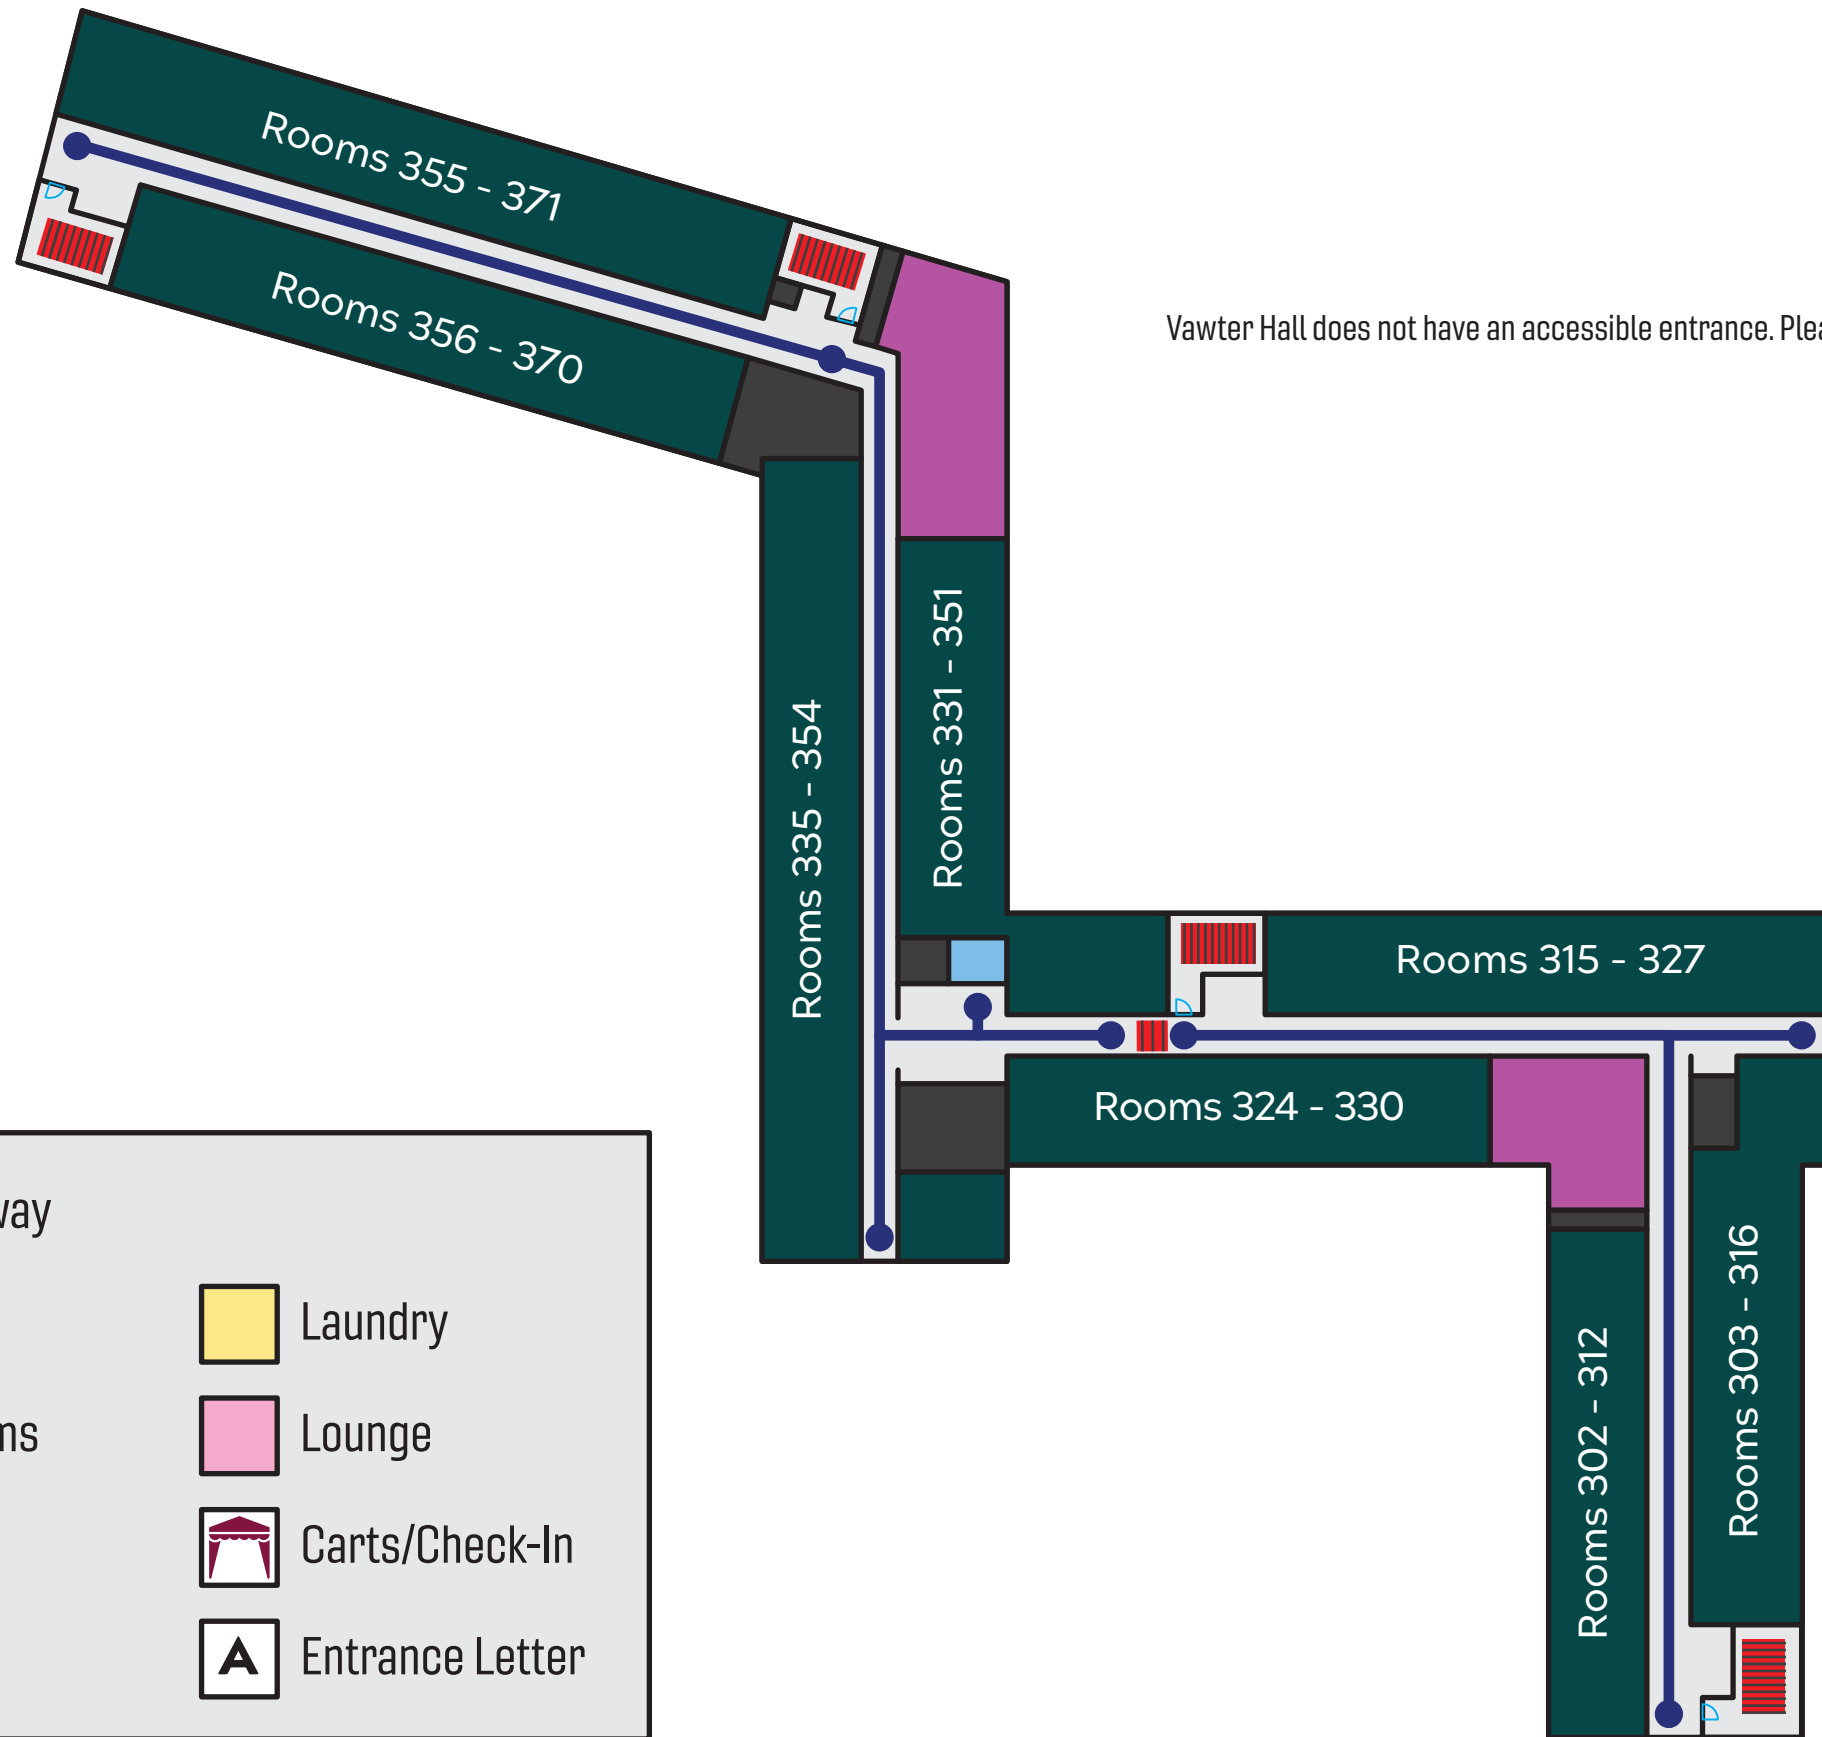

	Rolling Pathway		Laundry
	Elevators		Lounge
	Student Rooms		Carts/Check-In
	Restrooms		Entrance Letter
	Stairway		

Vawter Hall does not have an accessible entrance. Please ask for assistance to use the service elevator.

Vawter - 1st Floor

Vawter Hall does not have an accessible entrance. Please ask for assistance to use the service elevator.

	Rolling Pathway		Laundry
	Elevators		Lounge
	Student Rooms		Carts/Check-In
	Restrooms		Entrance Letter
	Stairway		

Vawter - 2nd Floor

Vawter Hall does not have an accessible entrance. Please ask for assistance to use the service elevator.

	Rolling Pathway		Laundry
	Elevators		Lounge
	Student Rooms		Carts/Check-In
	Restrooms		Entrance Letter
	Stairway		

Vawter - 3rd Floor