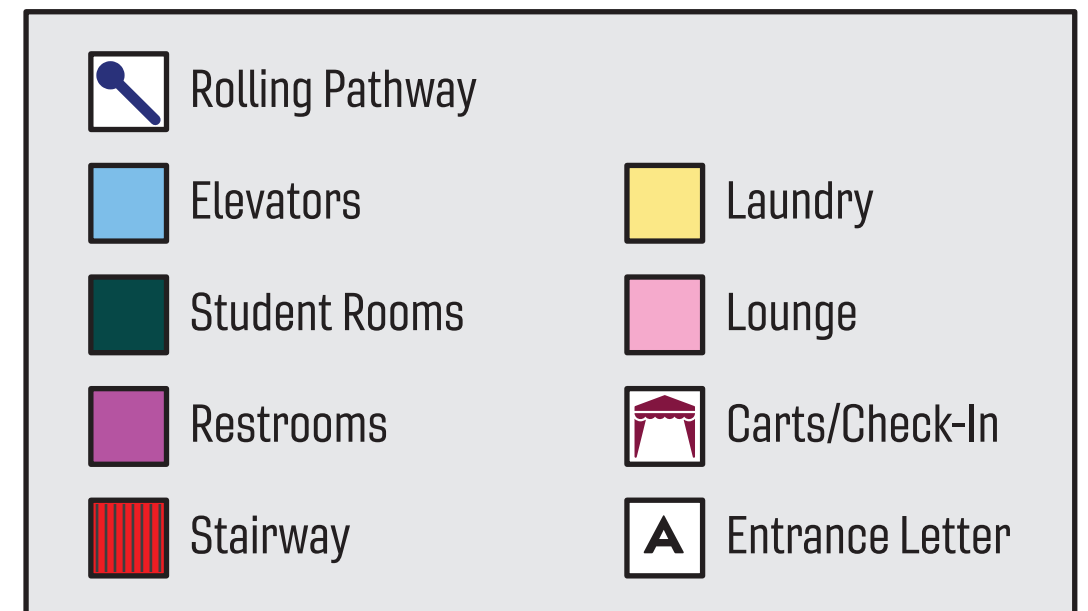

Main Campbell Hall does not have an elevator and is only accessible by stairs.

	Rolling Pathway		Laundry
	Elevators		Lounge
	Student Rooms		Carts/Check-In
	Restrooms		Entrance Letter
	Stairway		

Main Campbell - 1st Floor

Main Campbell Hall does not have an elevator and is only accessible by stairs.

Main Campbell- 2nd Floor

Main Campbell Hall does not have an elevator and is only accessible by stairs.

Main Campbell - 3rd Floor