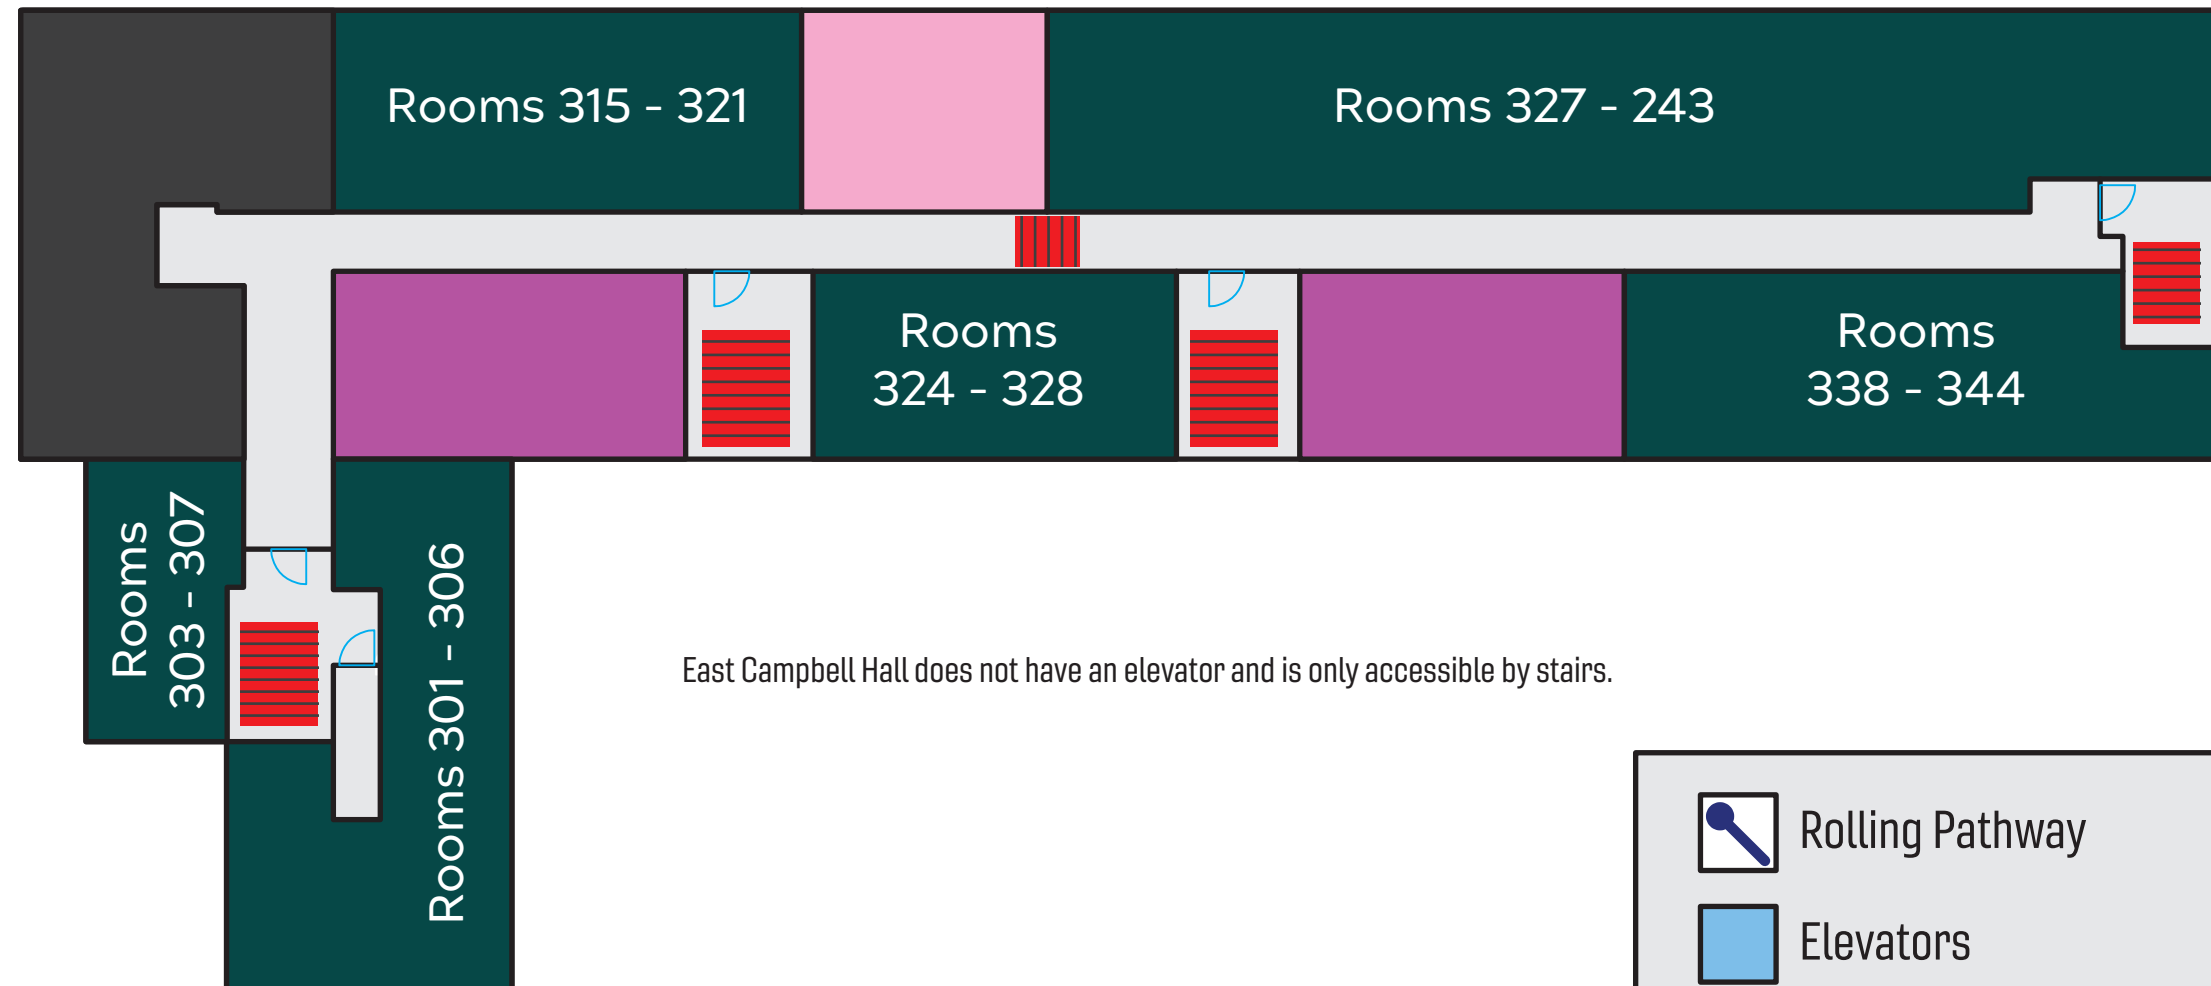

East Campbell Hall does not have an elevator and is only accessible by stairs.

	Rolling Pathway		Laundry
	Elevators		Lounge
	Student Rooms		Carts/Check-In
	Restrooms		Entrance Letter
	Stairway		

East Campbell - 1st Floor

East Campbell Hall does not have an elevator and is only accessible by stairs.

	Rolling Pathway		Laundry
	Elevators		Lounge
	Student Rooms		Carts/Check-In
	Restrooms		Entrance Letter
	Stairway		

East Campbell- 2nd Floor

East Campbell Hall does not have an elevator and is only accessible by stairs.

	Rolling Pathway		Laundry
	Elevators		Lounge
	Student Rooms		Carts/Check-In
	Restrooms		Entrance Letter
	Stairway		

East Campbell - 3rd Floor