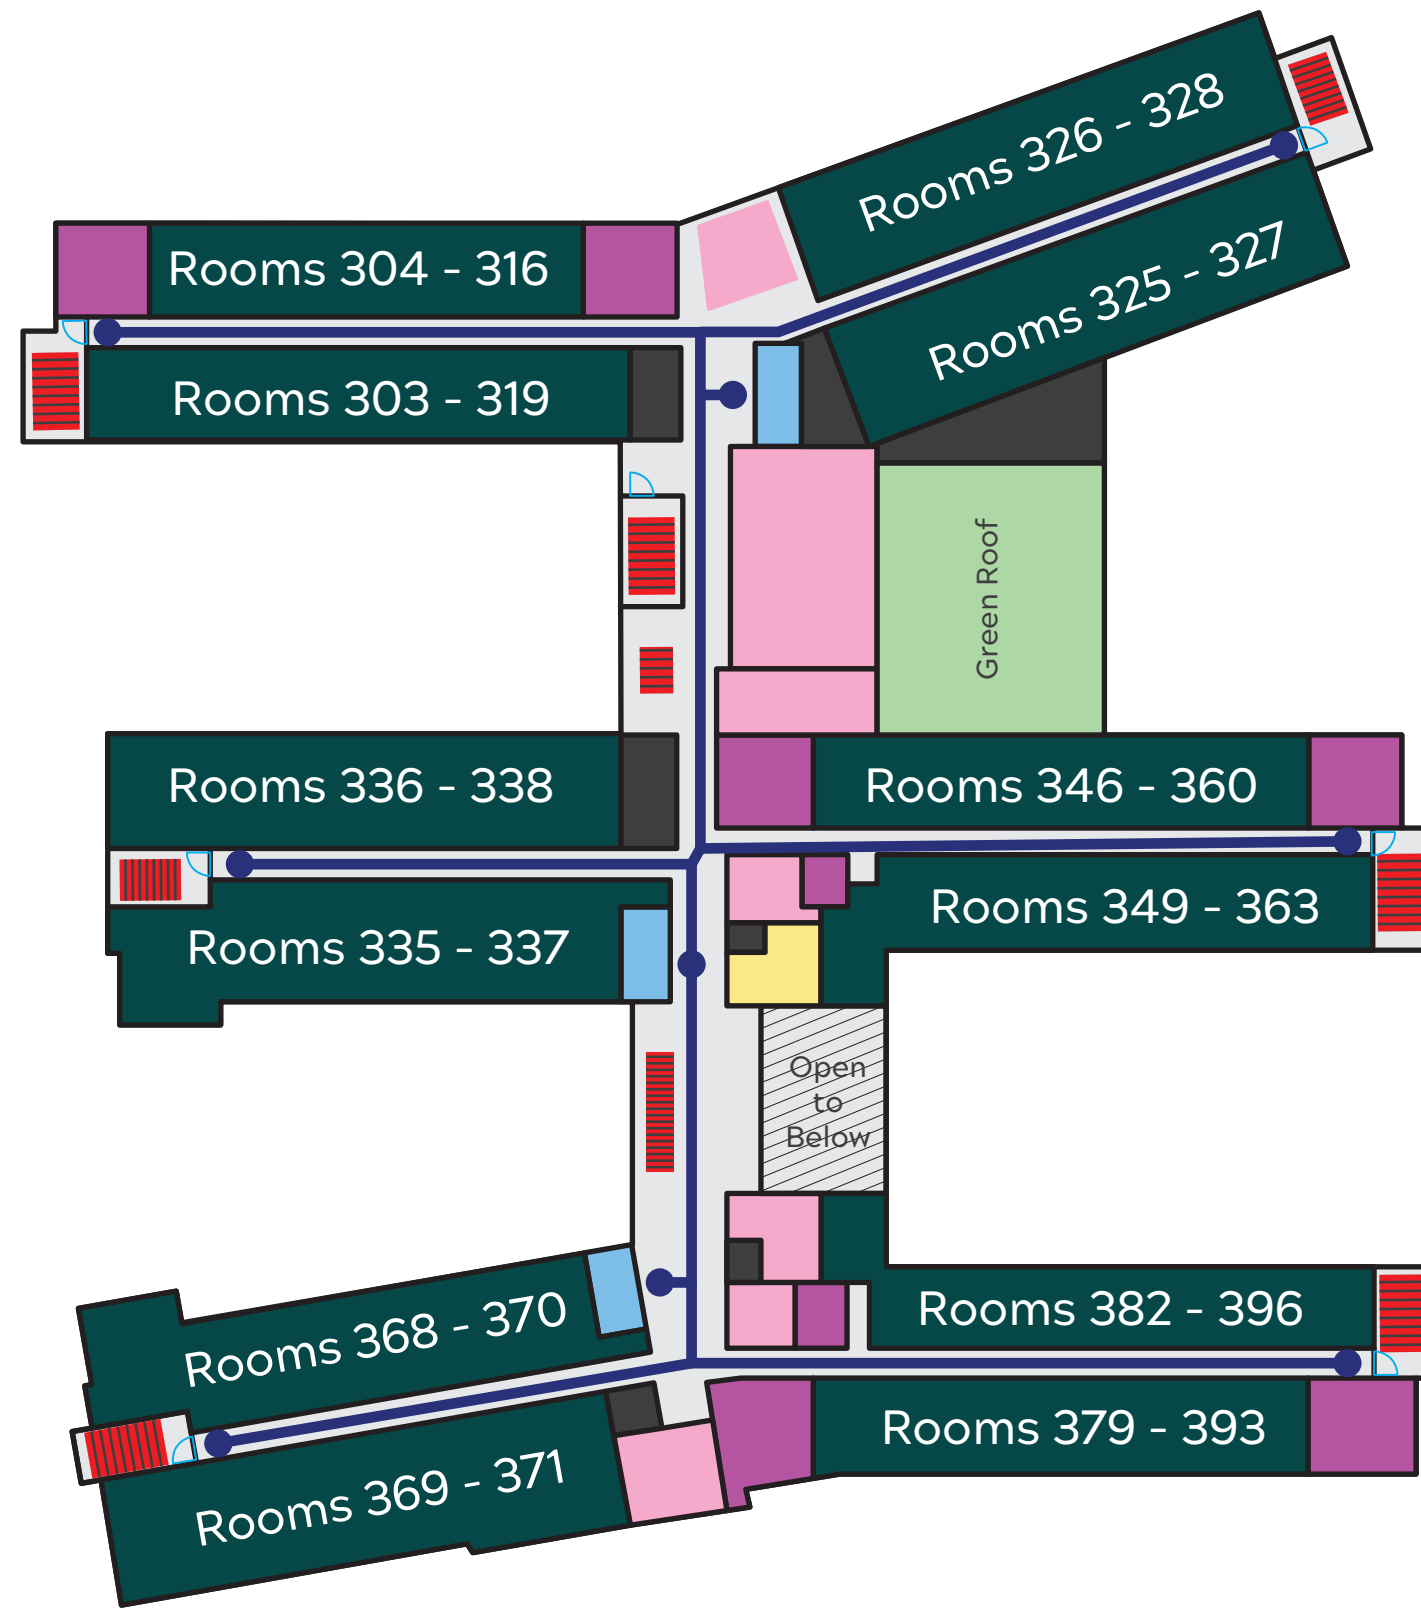

	Rolling Pathway
	Elevators
	Student Rooms
	Restrooms
	Stairway
	Laundry
	Lounge
	Carts/Check-In
	Entrance Letter

STUDENT AFFAIRS
HOUSING SERVICES
 VIRGINIA TECH

Creativity and Innovation District - 1st Floor

	Rolling Pathway
	Elevators
	Student Rooms
	Restrooms
	Stairway
	Laundry
	Lounge
	Carts/Check-In
	Entrance Letter

	Rolling Pathway
	Elevators
	Student Rooms
	Restrooms
	Stairway
	Laundry
	Lounge
	Carts/Check-In
	Entrance Letter