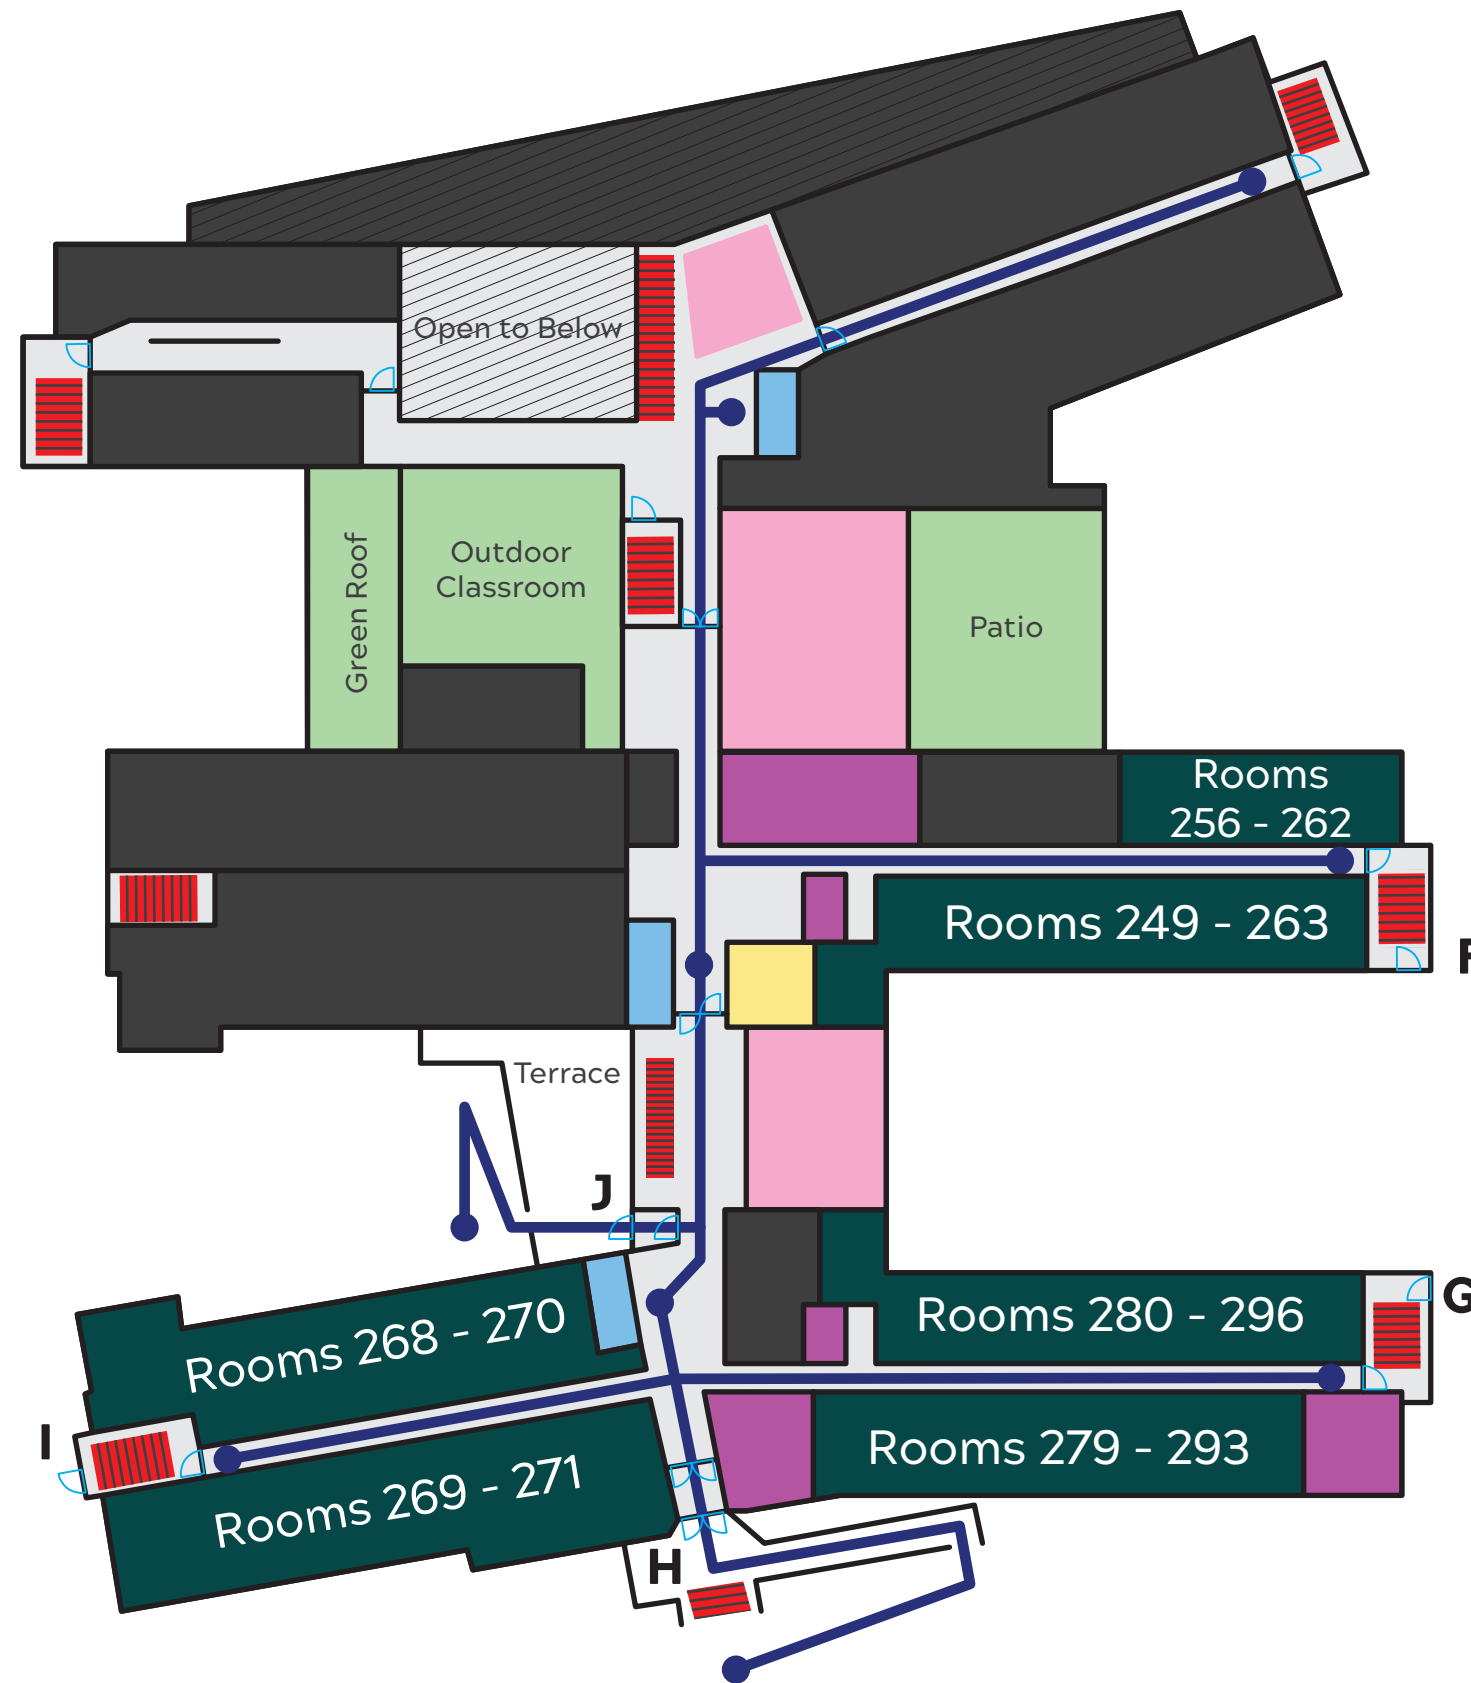

	Rolling Pathway
	Elevators
	Student Rooms
	Restrooms
	Stairway
	Laundry
	Lounge
	Carts/Check-In
	Entrance Letter

STUDENT AFFAIRS
HOUSING SERVICES
 VIRGINIA TECH

Creativity and Innovation District - 1st Floor

	Rolling Pathway
	Elevators
	Student Rooms
	Restrooms
	Stairway
	Laundry
	Lounge
	Carts/Check-In
	Entrance Letter

	Rolling Pathway
	Elevators
	Student Rooms
	Restrooms
	Stairway
	Laundry
	Lounge
	Carts/Check-In
	Entrance Letter