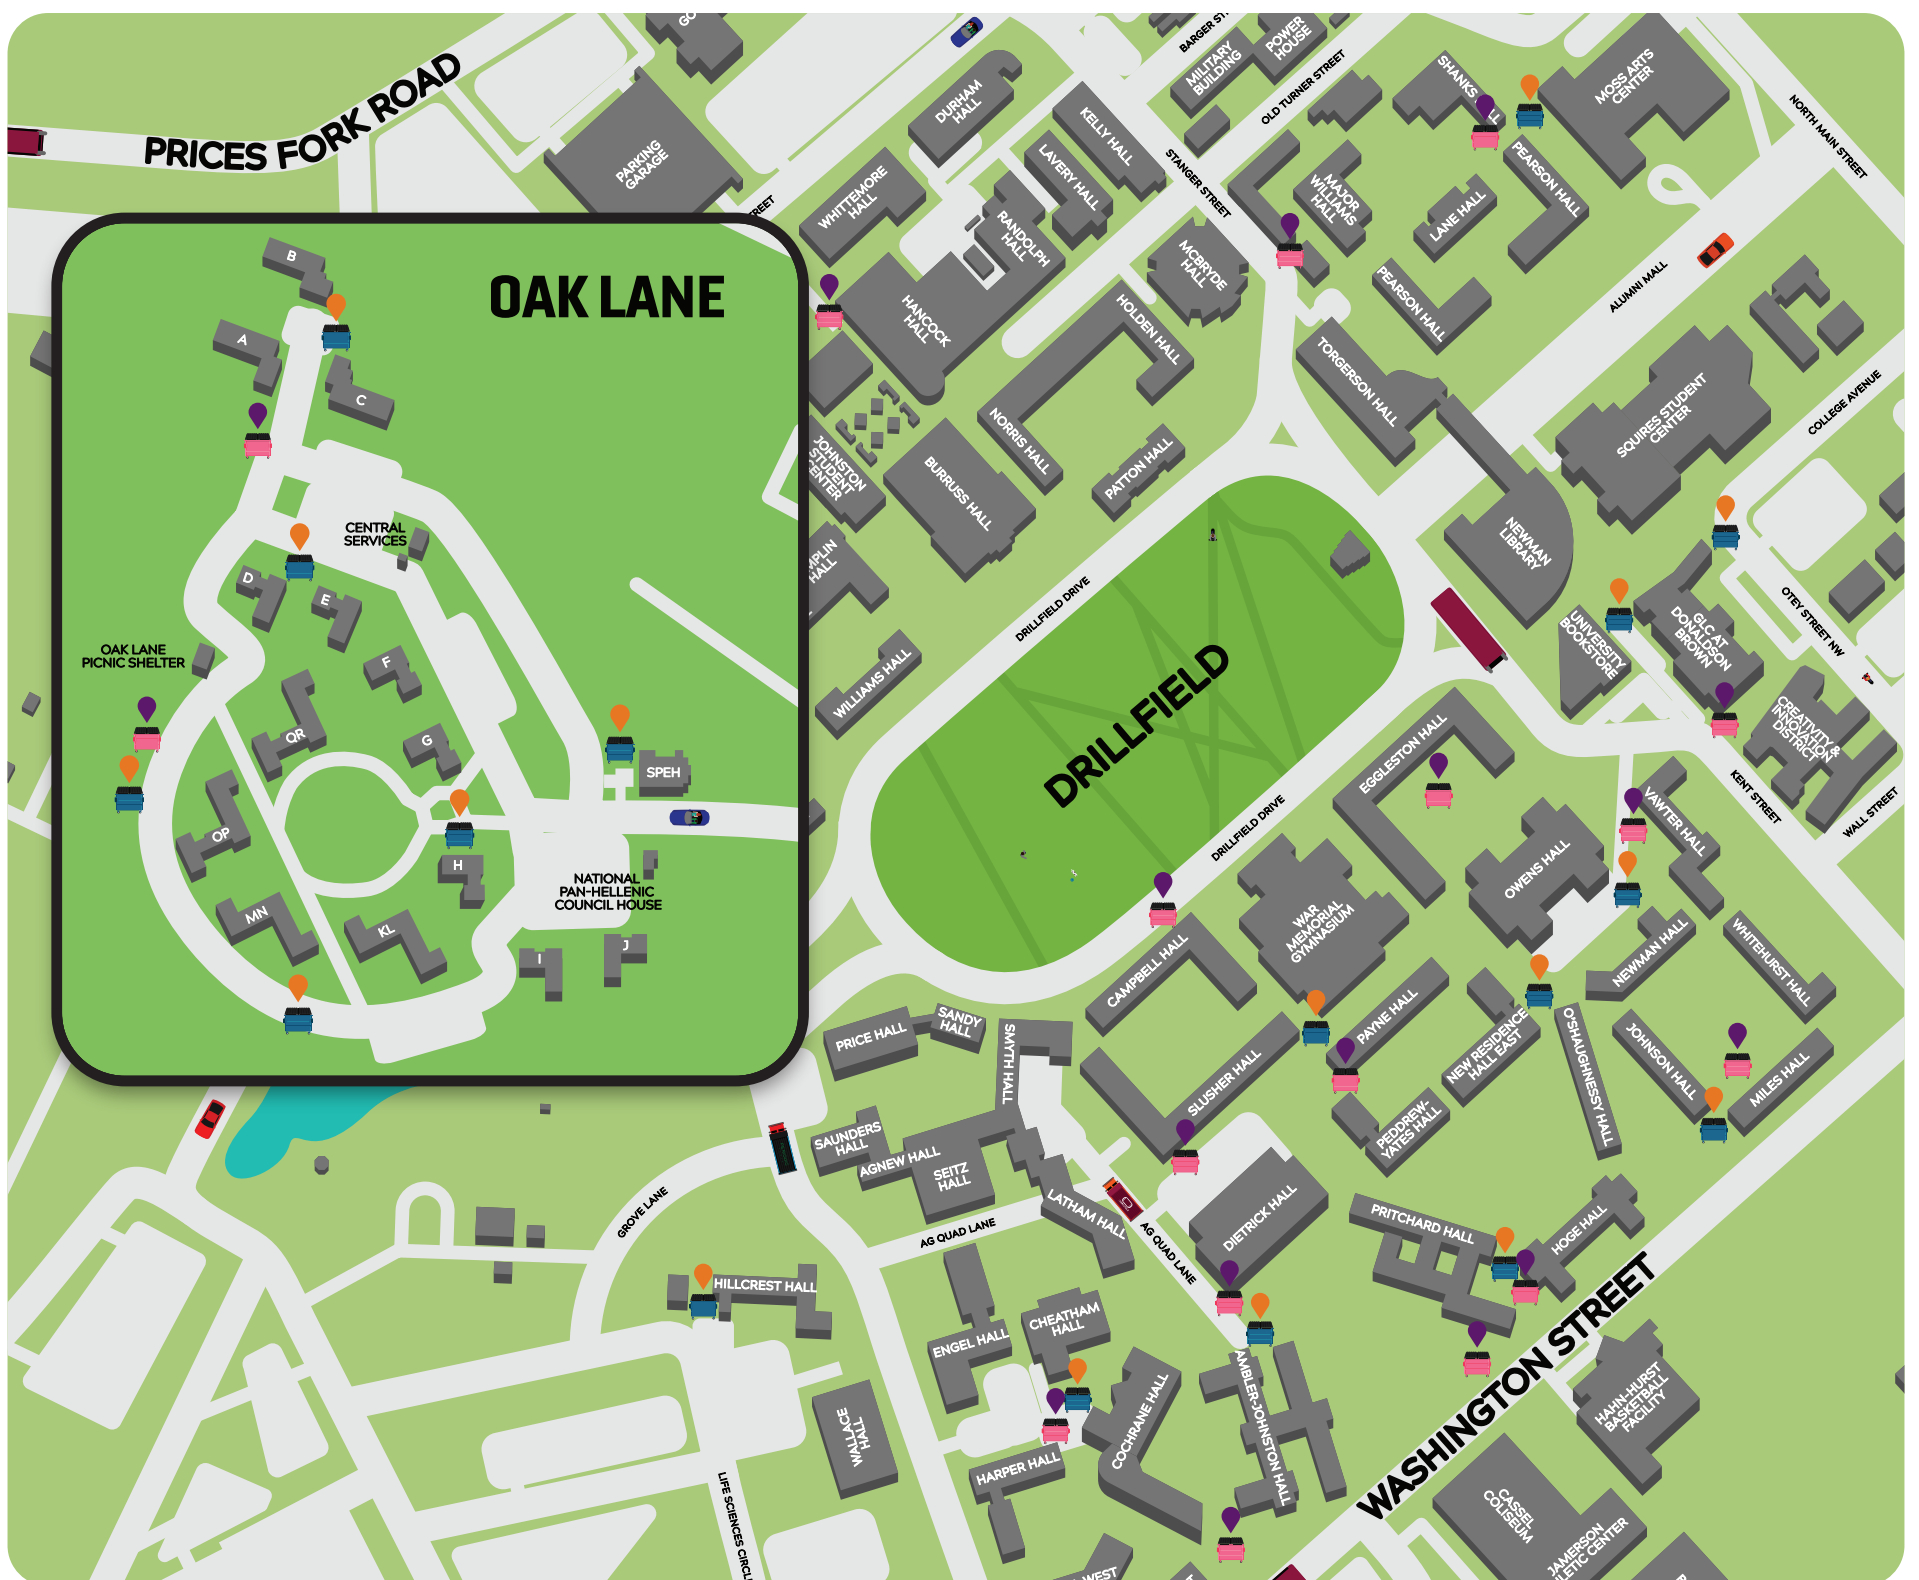

# PROPER WASTE DISPOSAL

All trash and recycling should be disposed of in outdoor dumpsters. You will be charged a disposal fee for any trash found in residence hall common areas that can be linked back to you. Please use the map below to find your nearest dumpster station.

 This icon indicates the location of permanent recycling and trash bins.

 This icon indicates the location of temporary recycling and trash bins.